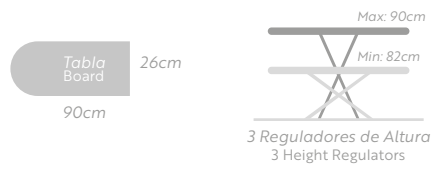

## IRONING BOARDS

**004001**  
**Tabla de Planchar Dominique**  
Dominique Ironing Board

Medidas/Measures:  
1,05m x 34cm x 85cm

**004003**  
**Tabla de Planchar Bela Flor**  
Bela Flor Ironing Board

Medidas/Measures:  
1,07m x 38cm x 90cm