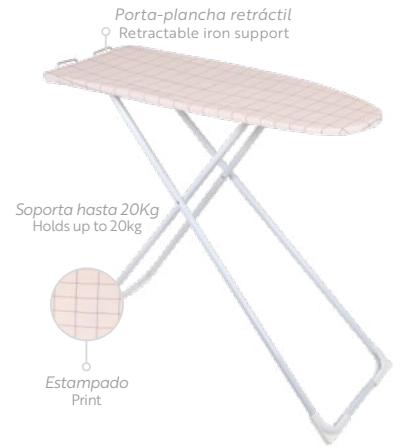

## IRONING BOARDS

**004001**  
**Tabla de Planchar Dominique**  
Dominique Ironing Board

Medidas/Measures:  
1,05m x 34cm x 85cm

**004003**  
**Tabla de Planchar Bela Flor**  
Bela Flor Ironing Board

Medidas/Measures:  
1,07m x 38cm x 90cm