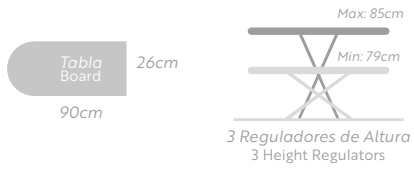

## IRONING BOARDS

**004001**  
**Tabla de Planchar Dominique**  
Dominique Ironing Board

Medidas/Measures:  
1,05m x 34cm x 85cm

**004003**  
**Tabla de Planchar Bela Flor**  
Bela Flor Ironing Board

Medidas/Measures:  
1,07m x 38cm x 90cm