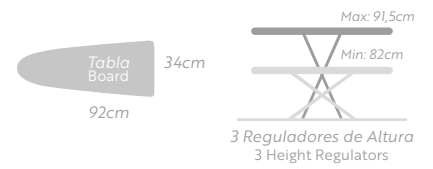

## IRONING BOARDS

**004001**  
**Tabla de Planchar Dominique**  
Dominique Ironing Board

Medidas/Measures:  
1,05m x 34cm x 85cm

**004003**  
**Tabla de Planchar Bela Flor**  
Bela Flor Ironing Board

Medidas/Measures:  
1,07m x 38cm x 90cm